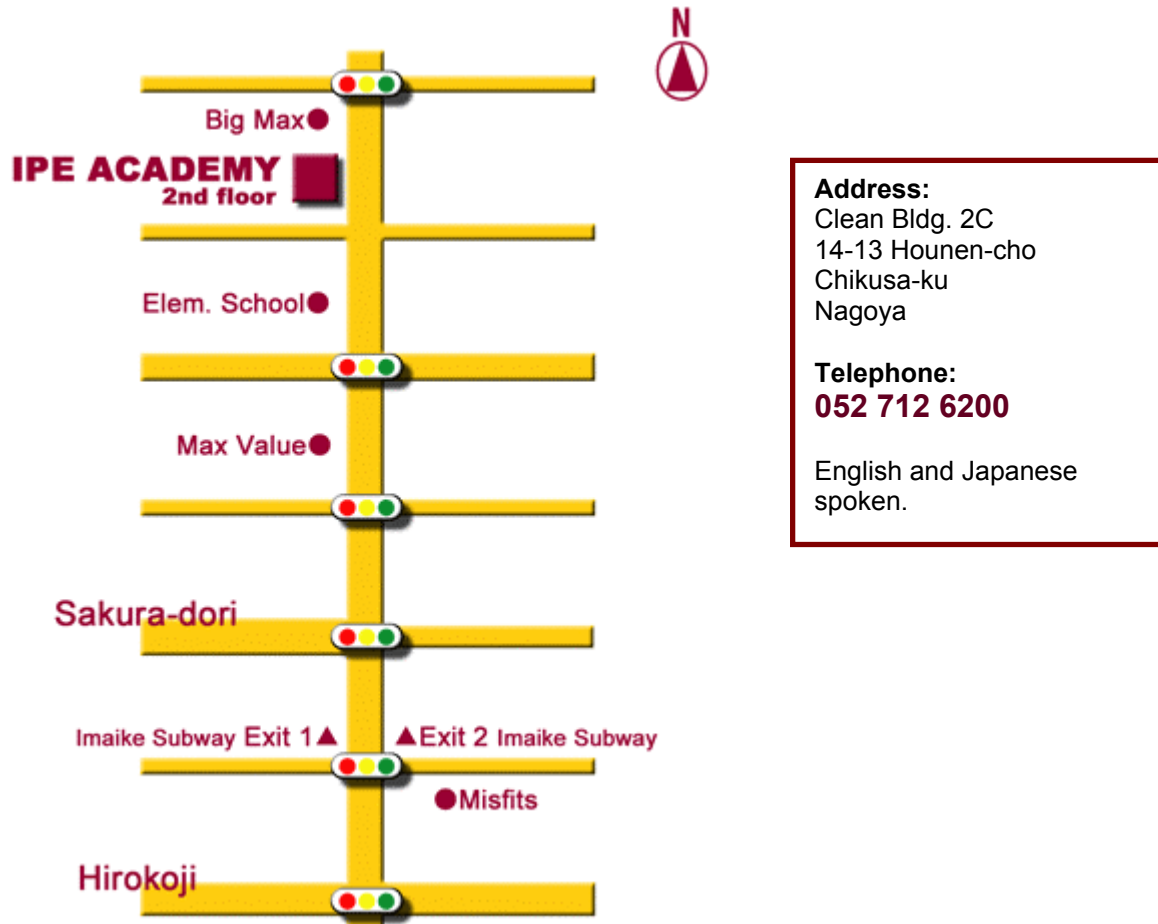

IPE ACADEMY

Map and directions to the Imaike classroom.

Directions from **Imaike Subway station** (serving the **Higashiyama** and **Sakuradori** subway lines).

Take Exit #1.

Walk straight out the exit and continue walking north (don't turn, just keep walking straight).
At the next corner is a major intersection. You will cross Sakuradori using the pedestrian bridge.
Continue walking and you will pass a **Max Value supermarket** on your left side.

Keep going!

You will pass an **elementary school**, on the left. **IPE Academy** is not far past the school.

Look for the sign. We're up on the second floor.

If you have any trouble finding us, give us a ring at 052 712 6200.